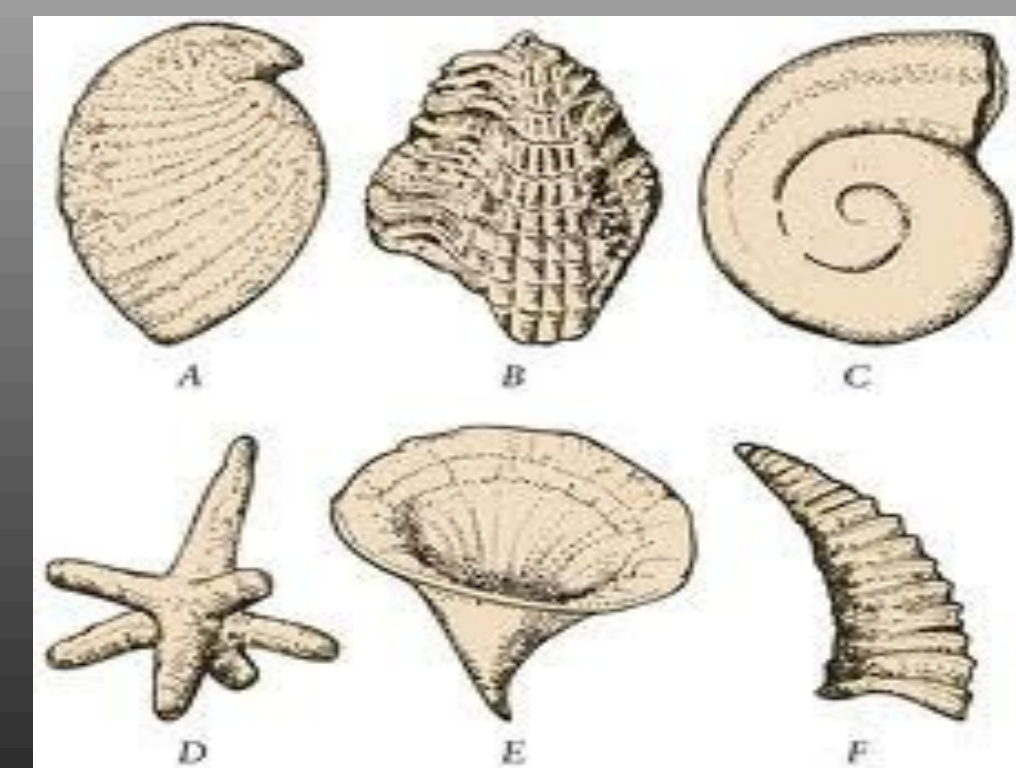

## Mesozoic

200 First mammals

## Cenozoic

600 mya Age of Ho-  
mo erectus fossils  
from Ethiopia

.015 mya Last  
ice sheet re-  
treats from

2011 Today!!

3900 Mya  
Oldest dated crustal

2000 First oxygen atmos-  
phere/ozone layer forms

245 Huge Mass ex-  
tinction at the End  
of Permian Period/  
Close of the Paleo-  
zoic Era

160 First birds

2 mya Pleistocene ice age be-  
gins/light from the Andromeda  
galaxy seen today left Androme-  
da 2x10<sup>6</sup> years ago!